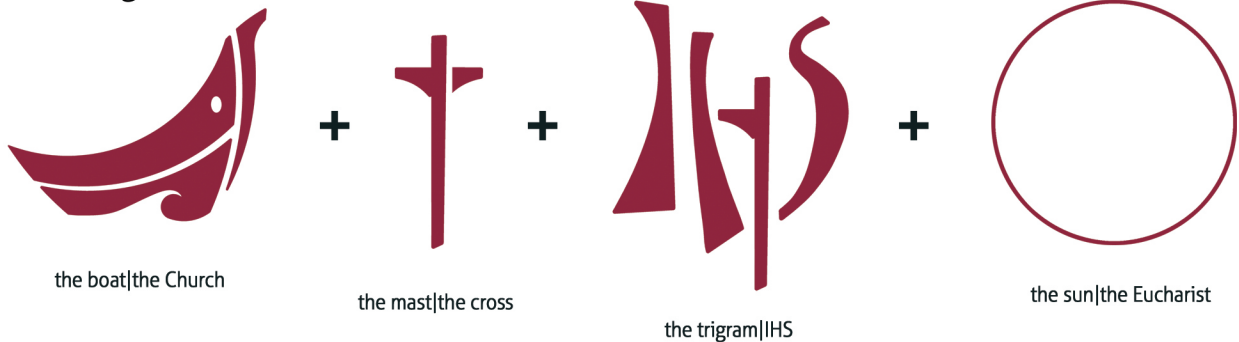

 PANTONE | SOLID COATED - 201C

**Concept of the logo:** The logo is composed of a square, bordered field on which a boat, symbolizing the Church, is represented as sailing on a graphically minimal representation of waves. The main mast of the boat is a cross from which sails are displayed in the form of dynamic signs which compose the trigram of Christ (IHS). The background to the sails is a sun which, associated with the trigram, refers also to the Eucharist.

YEAR OF FAITH 2012  
2013

YAER OF FAITH = font: *century gothic*  
body: medium  
height: 130% - width: 100%

]  
A

2012 = font: *century gothic*  
2013 = font: *century gothic*  
body: medium  
height: 100% - width: 100%